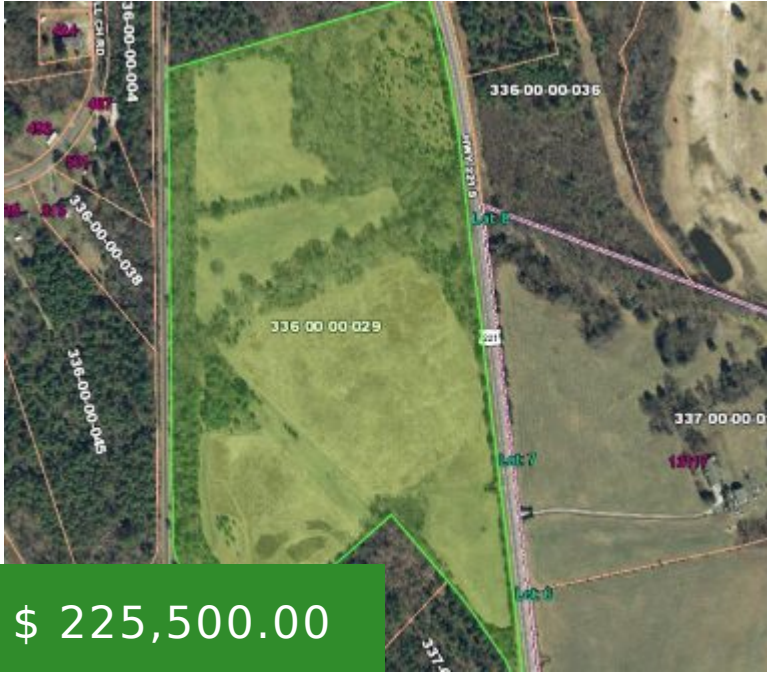

13106 HIGHWAY 221 S WATERLOO SC 29384

<https://greenwood-sc.com>

13106 Highway 221
S Waterloo SC 29384

Have your cake and eat it too with your dream home site and hunting all in one place on this gorgeous 40.29-acre property containing over 1600 feet of road frontage with a veil of trees to add seclusion. This hunters haven offers various terrain with pasture and rolling fields divided by tree lines adding division...

Status: Active

For Sale/Lease: Sale

Type: Land

EXTERIOR

Acreage Range: Over 25 Acres

Apx Total Acreage: 40.29

Utilities: Water Available,Septic
Required

Road Frontage: 1639